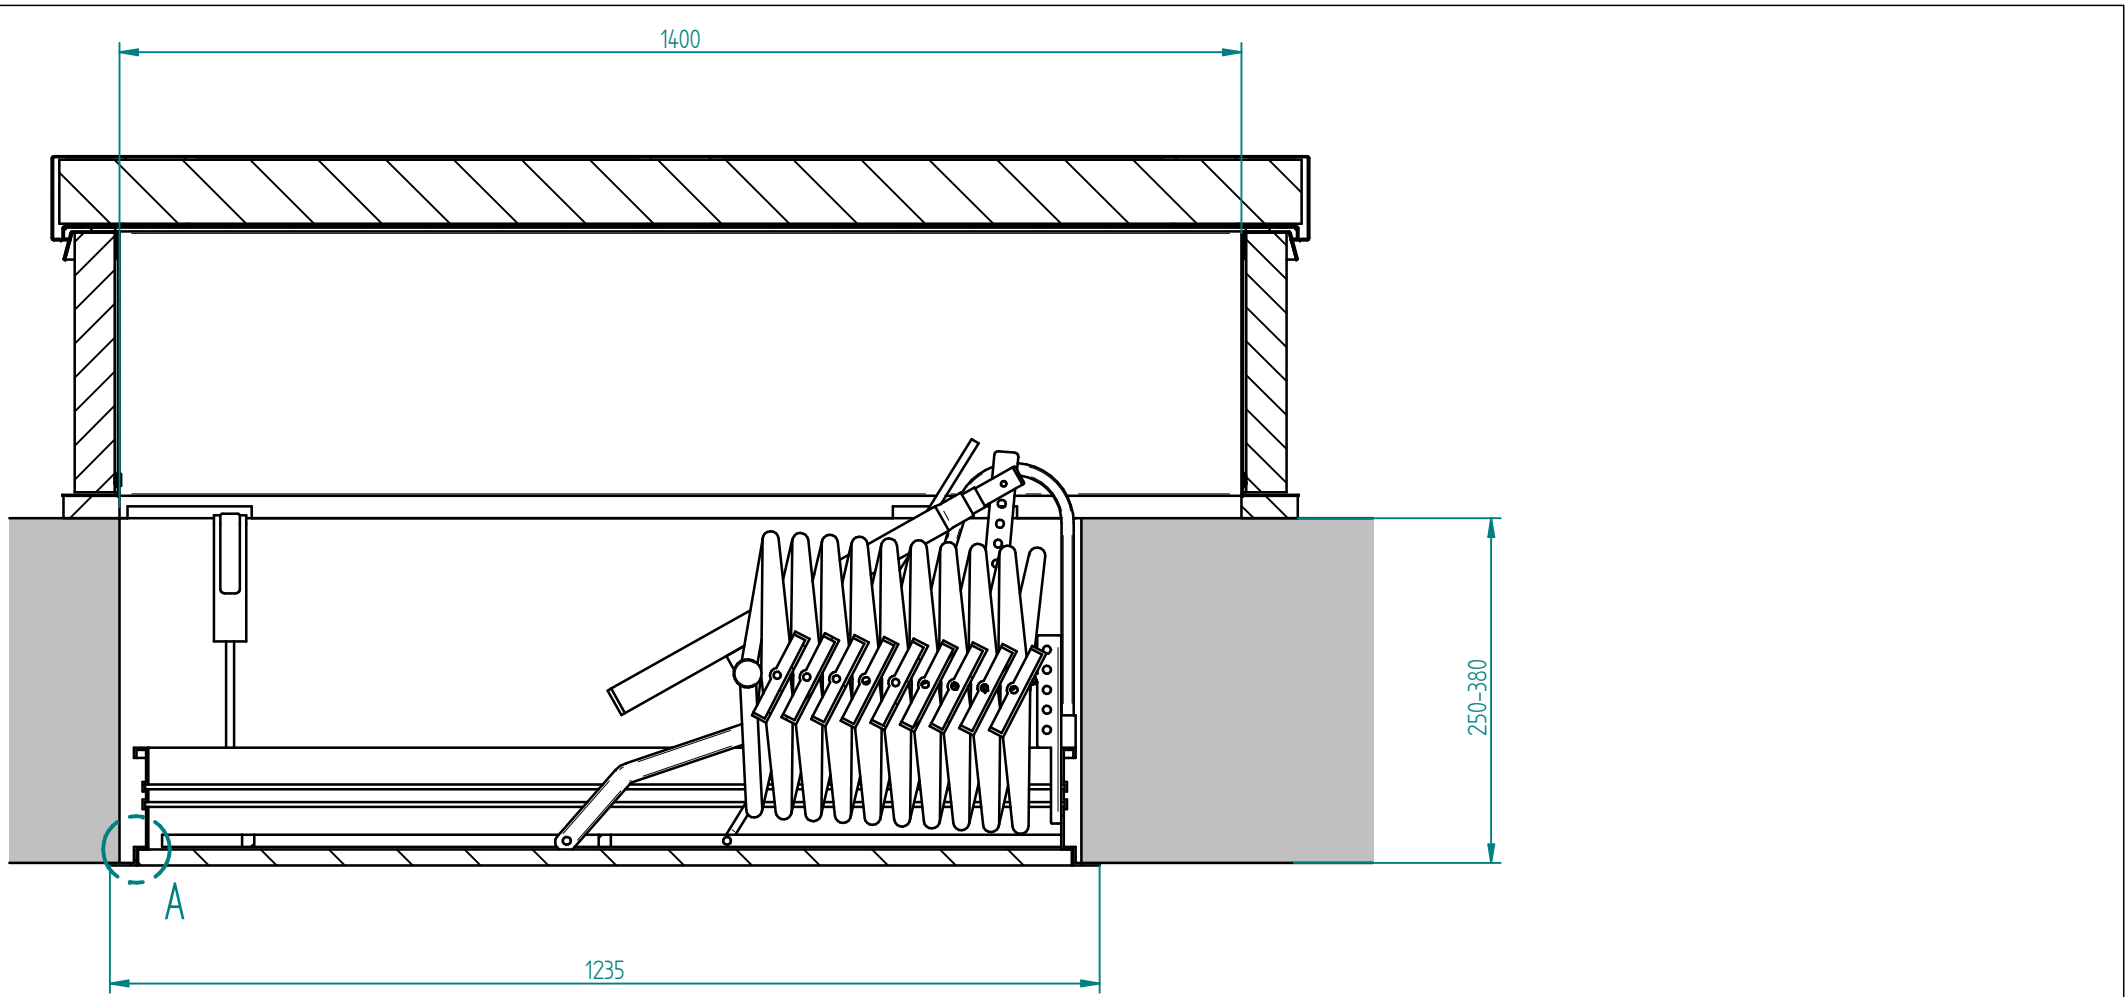

Material

Stainless steel (AISI 304 or equivalent).

Dimensions

1400 x 700 mm clear width
Longest side = hinged side
Upstand: 330 mm

Insulation

Hard foam approx. 50 mm thick along the outside of the upright edge and approx. 80 mm thick in the cover itself.

Windproof and waterproof

EN 1026 / EN 12155: 650 Pa
With neoprene rubber between the upright edge and cover.

Maximum load

Up to approx. 2,000 kg/m²

Safety features

Three handles and diagonal railing on inside of cover.

Standard retractable ladders

supplied with casing, ceiling hatch, operating eye and operating hook

140 mm

max. 3250 mm

340 x 120 mm, featuring non-slip profile

approx. 280 mm, depending upon ceiling height

DETAIL A

Space for retractable ladder

Roof Hatch	Width step H	Depth step
900x700	340	120
1400x700	340	120
1500x900	340	120

Roof Hatch	Roof opening A+B	Ceiling height C	Air space E	Floor space F	Roof G
900x700	800x700	2150-3000	1700	1300	250-350
		3000-3250	1950	1500	250-350
1400x700	1200x700	2150-3000	1700	1300	250-350
		3000-3250	1950	1500	250-350
1500x900	1300x900	2150-3000	1700	1300	250-350
		3000-3250	1950	1500	250-350