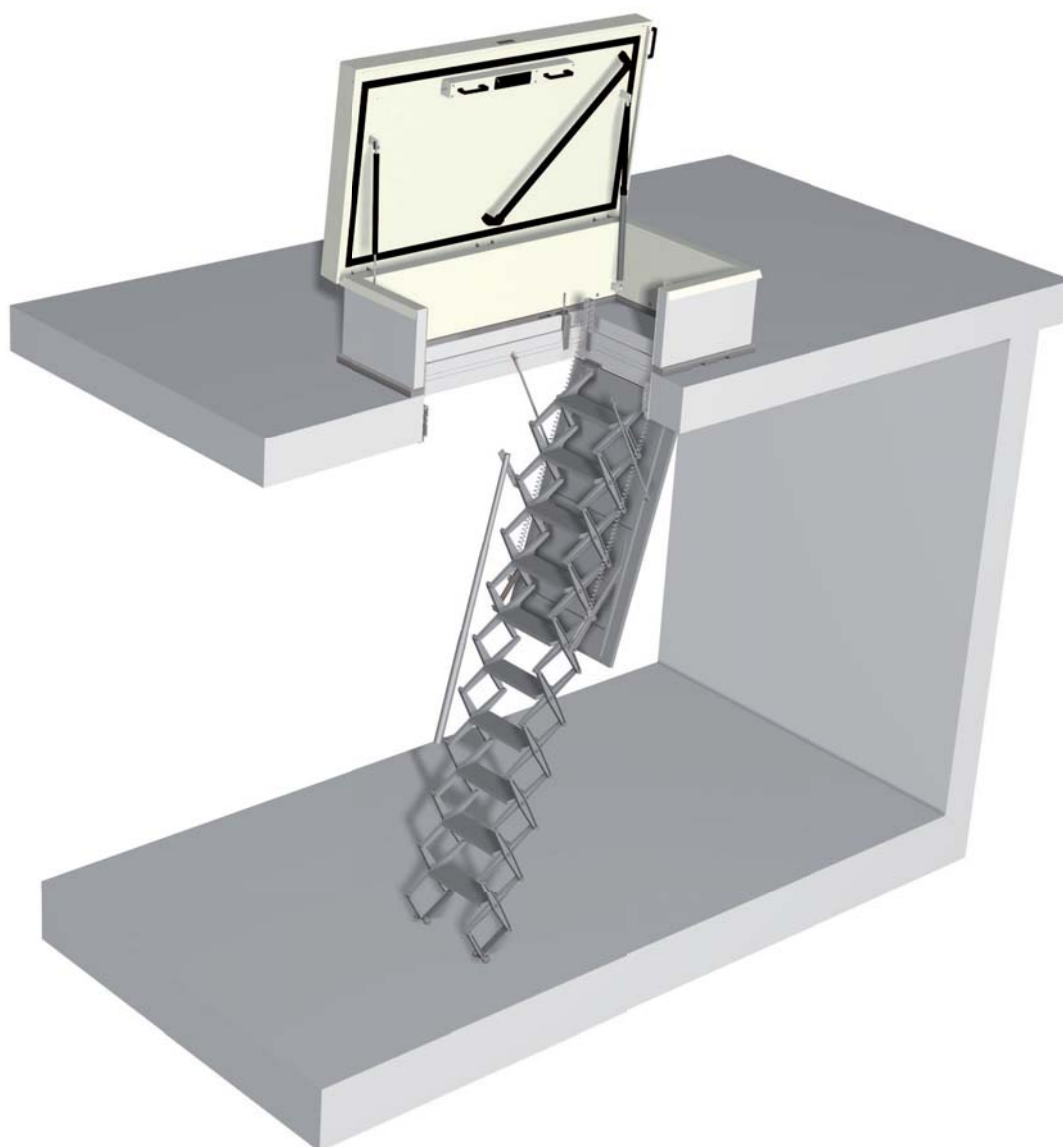

Windproof and waterproof

EN 1026 / EN 12155: 650 Pa
With neoprene rubber between the upright edge and cover.

Maximum load

Up to approx. 2,000 kg/m²

Safety features

Three handles and diagonal railing on inside of cover.

Structural strength

3,000 Pa.

Surface paint

Powder coating interior and exterior, colour white (RAL 9010).
Other colours upon request.

Available with

- Retractable ladder
- Hook-on ladder
- Fixed ladder
- Fixed stair
- Safety railing

Specifications

Model

Height of casing

Ceiling height

Steps

Distance between steps

Quality complies with

Retractable ladders fitted with telescopic railing

Standard retractable ladders

supplied with casing, ceiling hatch, operating eye and operating hook

140 mm

max. 3250 mm

340 x 120 mm, featuring non-slip profile

approx. 280 mm, depending upon ceiling height