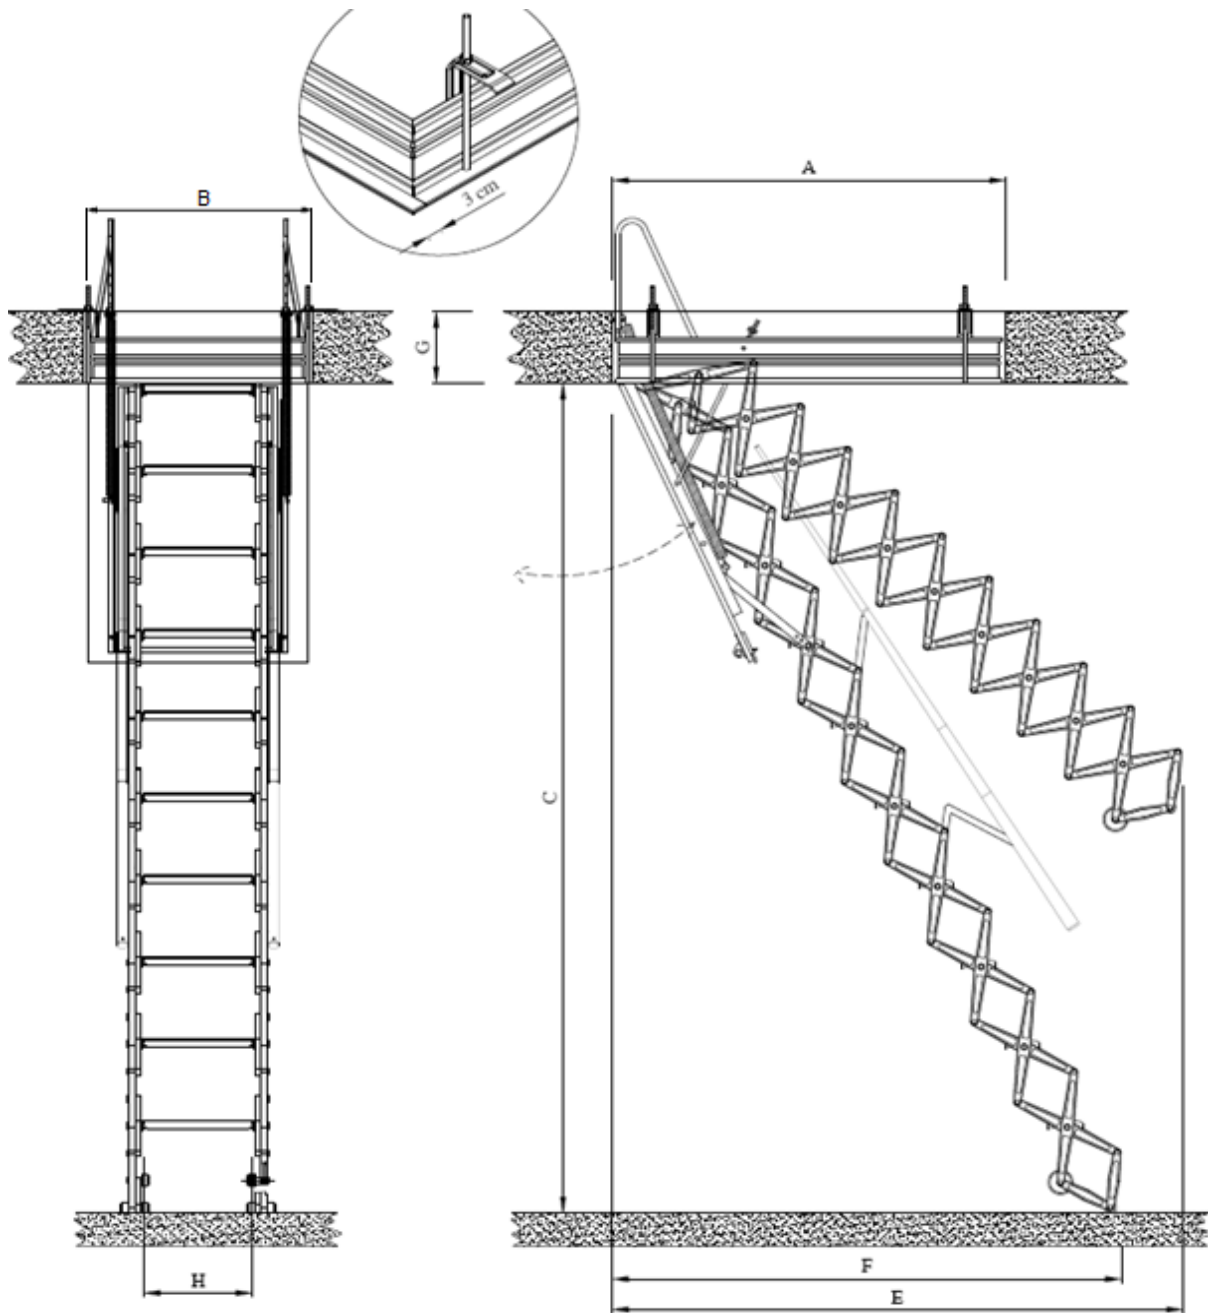

Windproof and waterproof

EN 1026 / EN 12155: 650 Pa
With neoprene rubber between the upright edge and cover.

Maximum load

Up to approx. 2,000 kg/m²

Safety features

Three handles and diagonal railing on inside of cover.

Standard retractable ladders

supplied with casing, ceiling hatch, operating eye and operating hook

140 mm

max. 3250 mm

340 x 120 mm, featuring non-slip profile

approx. 280 mm, depending upon ceiling height

EN 14975

Built-in dimensions

1200 x 700 (in combination with DL 147)

Note: The roof thickness (incl. lowered ceiling) must be a minimum of 250 mm, otherwise, you will need to fix the roof access hatch to a newly constructed upstand to ensure that the retractable ladder does not come into contact with the roof access hatch when closed.

DETAIL A

Space for retractable ladder

Roof Hatch	Width step H	Depth step
900x700	340	120
1400x700	340	120
1500x900	340	120

Roof Hatch	Roof opening A+B	Ceiling height C	Air space E	Floor space F	Roof G
900x700	800x700	2150-3000	1700	1300	250-350
		3000-3250	1950	1500	250-350
1400x700	1200x700	2150-3000	1700	1300	250-350
		3000-3250	1950	1500	250-350
1500x900	1300x900	2150-3000	1700	1300	250-350
		3000-3250	1950	1500	250-350